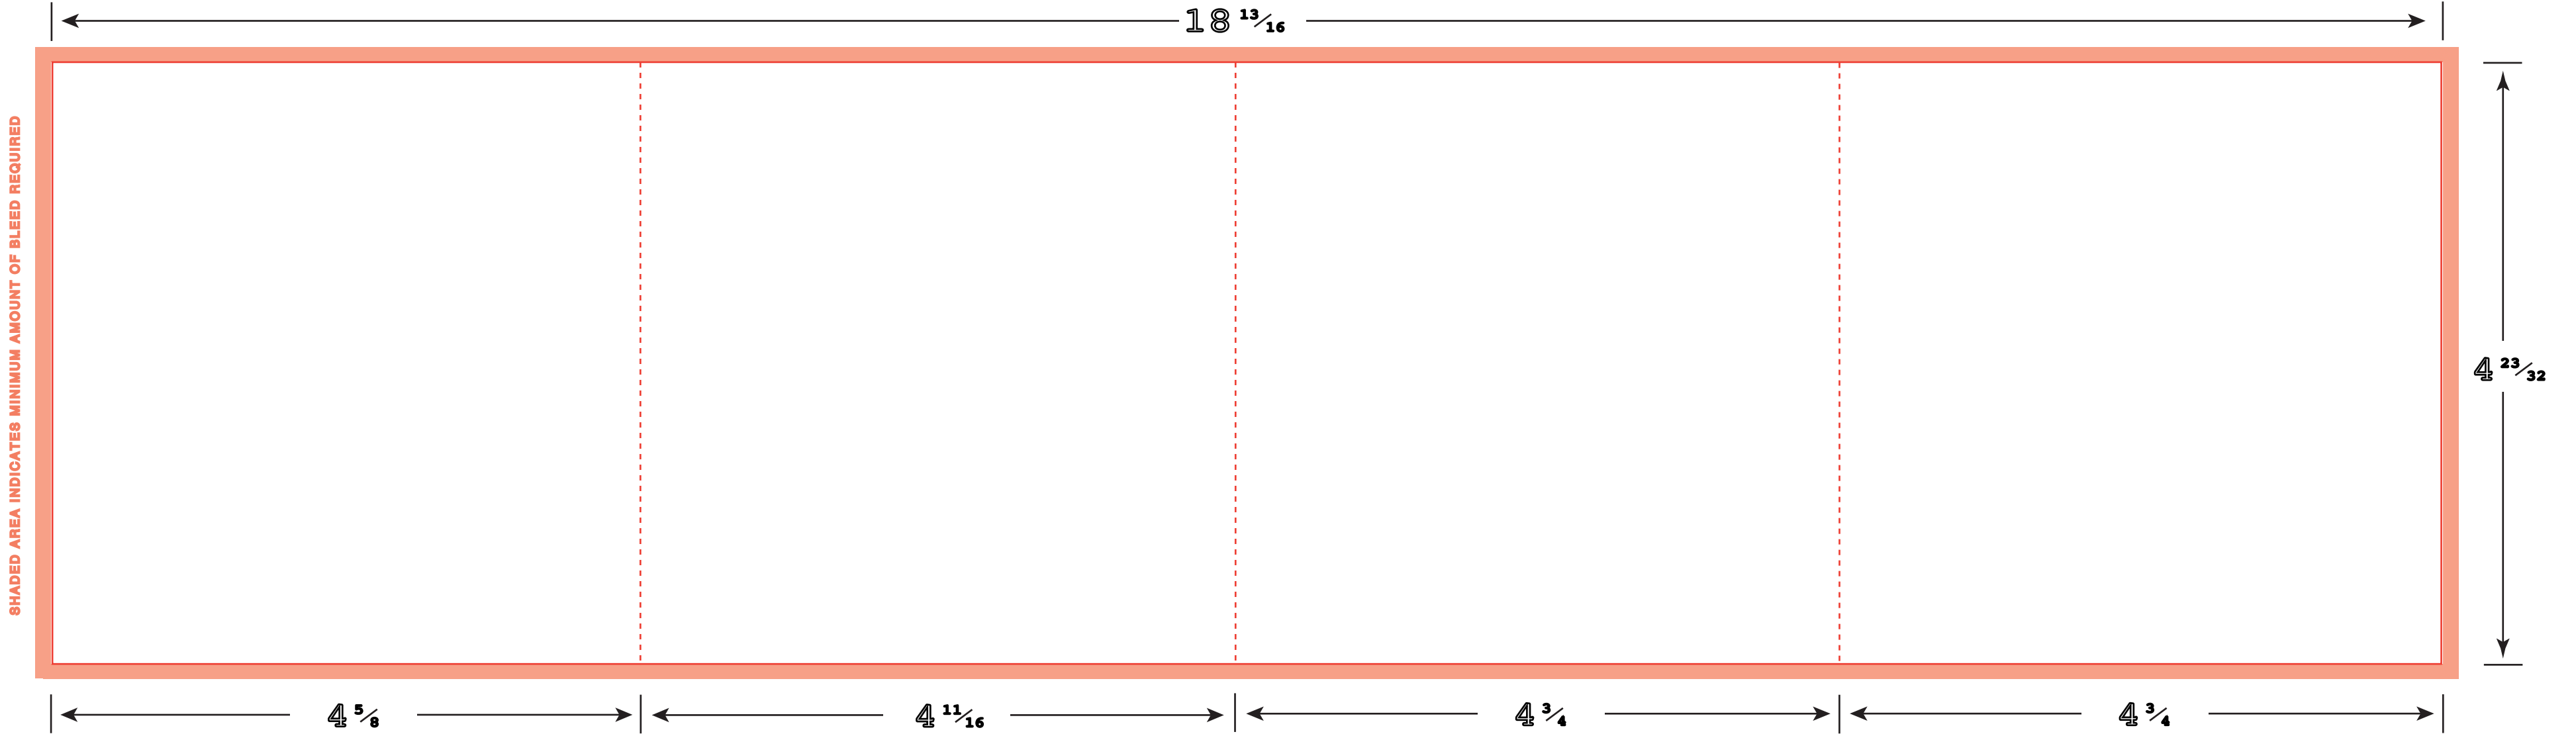

- Cut Mark
- - - Fold
- █ Bleed Area

NOTE: Spread page layout below represents the OUTSIDE spread (with front cover at the far right panel). For INSIDE spread, please mirror flip below layout across Y axis.

 <p style="font-size: x-small; margin-top: 5px;">Artwork produced by ProductionPRO. All rights reserved. Accuracy of die vinyl to finished product is only guaranteed with manufacture through ProductionPRO.</p>	<h2 style="margin: 0;">8 Panel Insert</h2> <div style="border-bottom: 1px solid black; padding: 2px 0;">JOB NAME & NUMBER</div> <div style="border-bottom: 1px solid black; padding: 2px 0;">DATE:</div>
--	--

Note: Include full bleeds, font outlines, and embed all linked images.