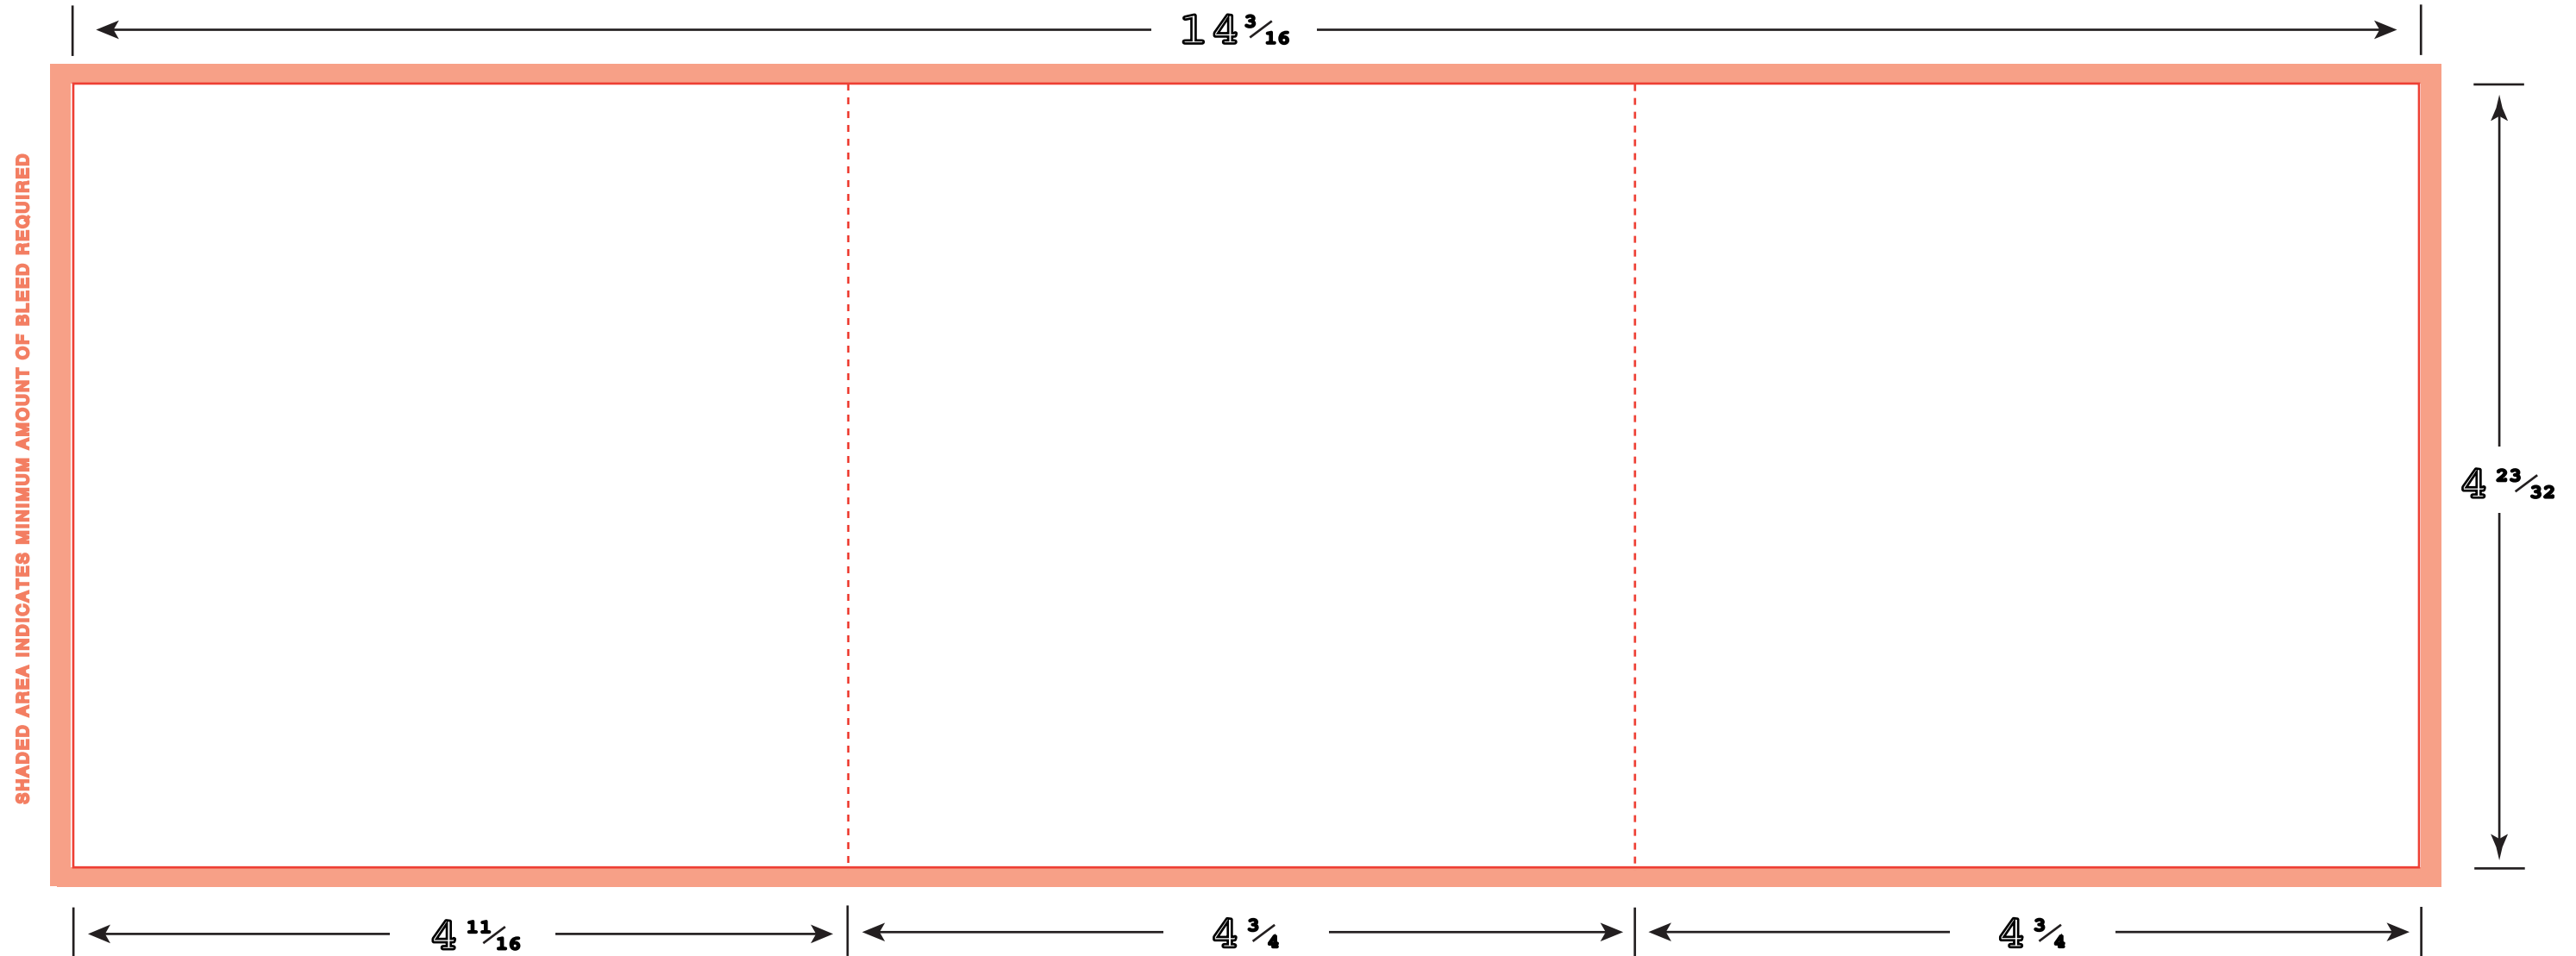

- Cut Mark
- - - Fold
- Bleed Area

NOTE: Spread page layout below represents the OUTSIDE spread (with front cover at the far right panel). For INSIDE spread, please mirror flip below layout across Y axis.

 <p style="font-size: 8px; margin-top: 5px;">Artwork produced by ProductionPRO. All rights reserved. Accuracy of die vinyl to finished product is only guaranteed with manufacture through ProductionPRO.</p>	<h2 style="margin: 0;">6 Panel Insert</h2> <div style="border-bottom: 1px solid black; padding: 2px 0;">JOB NAME & NUMBER</div> <div style="border-bottom: 1px solid black; padding: 2px 0;">DATE:</div>
--------------------------------------------------------------------------------------------------------------------------------------------------------------------------------------------------------------------------------------------------------------------------------------------------------	--------------------------------------------------------------------------------------------------------------------------------------------------------------------------------------------------------------

Note: Include full bleeds, font outlines, and embed all linked images.