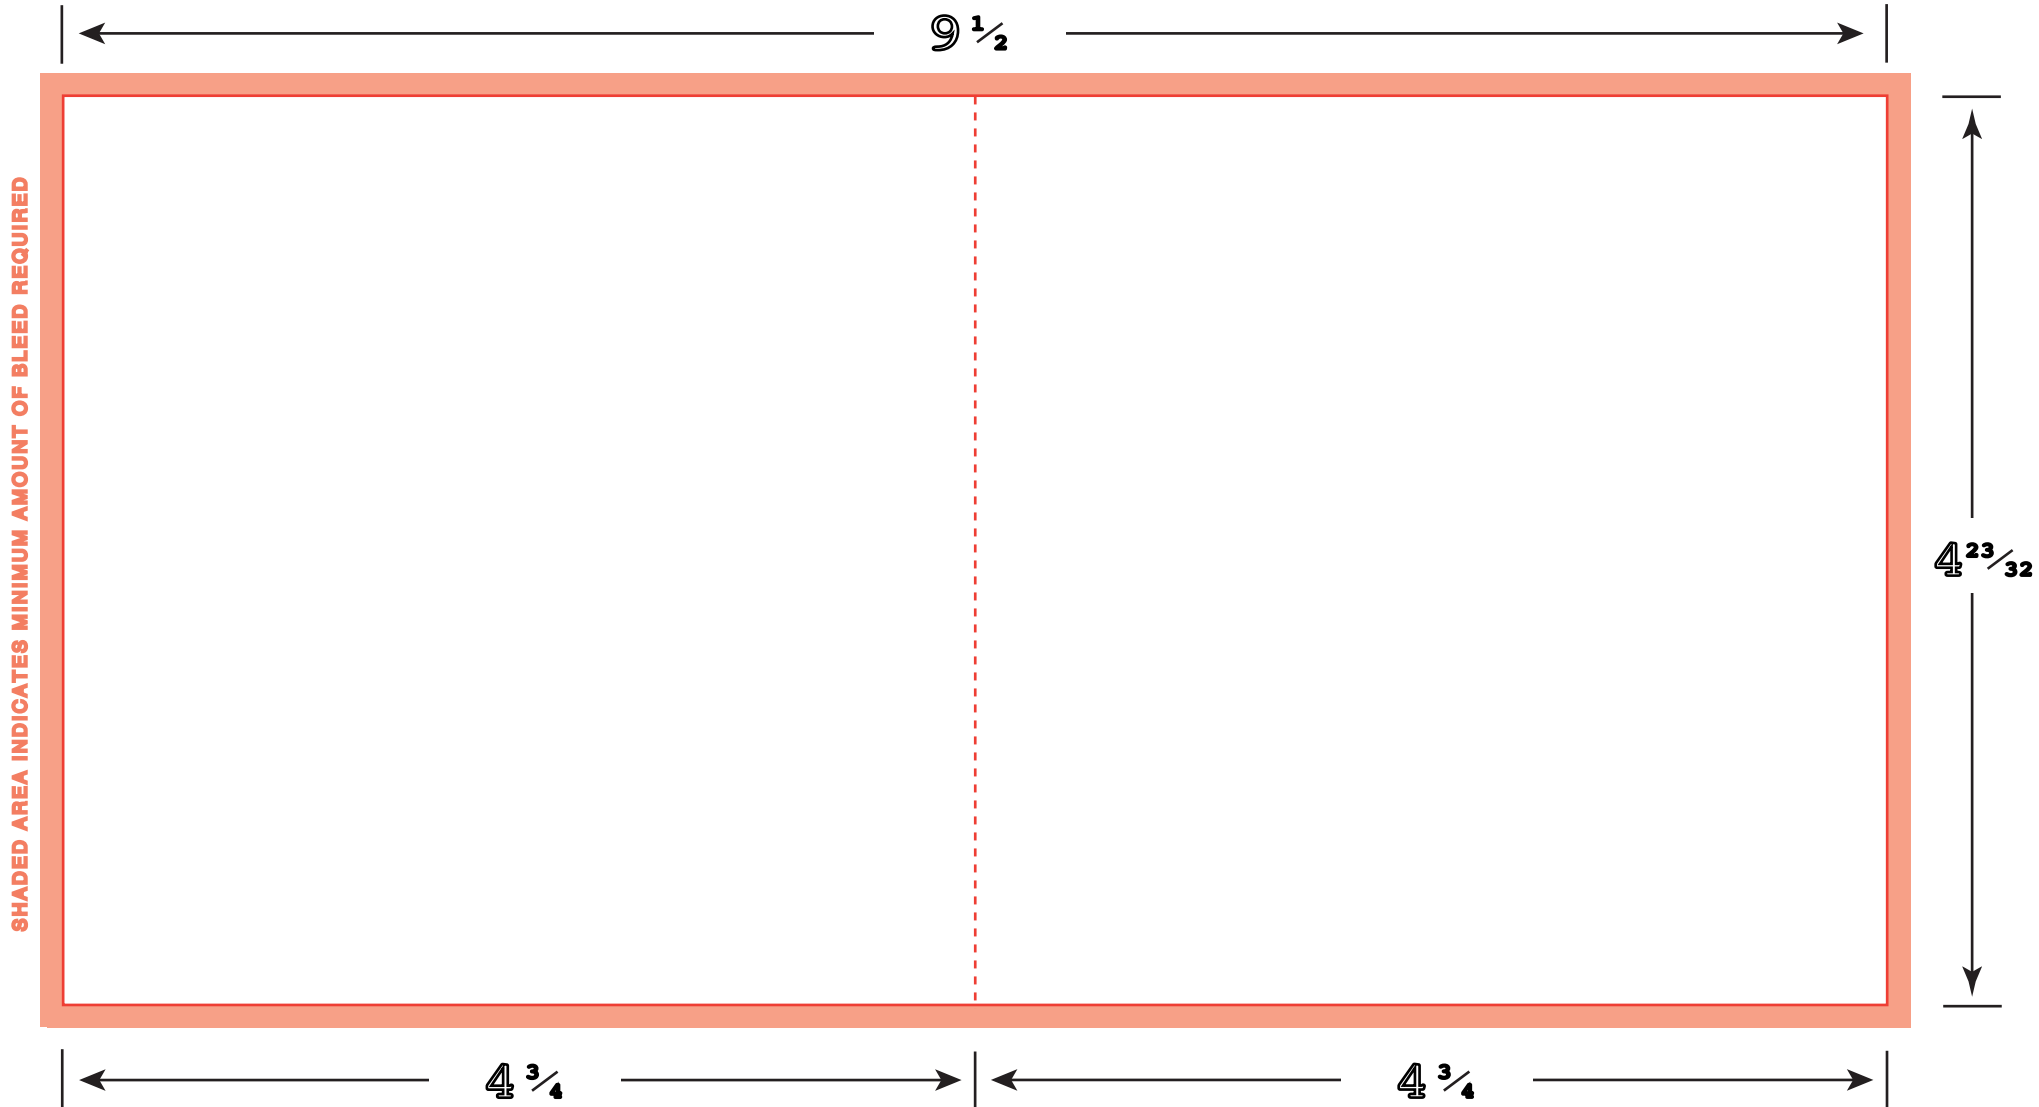

- Cut Mark
- Fold
- Bleed Area

Note: Include full bleeds, font outlines, and embed all linked images.

| | |
|---|--|
|  | <h2 style="margin: 0;">4 Panel Insert</h2> |
| <small>Artwork produced by ProductionPRO. All rights reserved. Accuracy of die vinyl to finished product is only guaranteed with manufacture through ProductionPRO.</small> | JOB NAME & NUMBER |
| | DATE: |